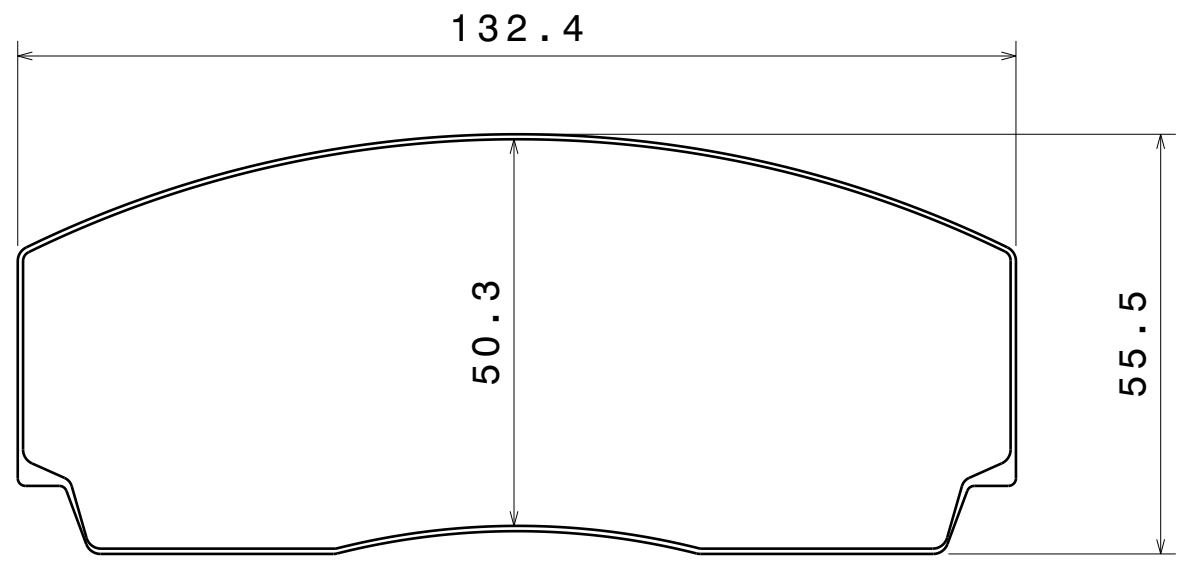

2

2

1

1

Front view
Scale: 1:1

Left view
Scale: 1:1

ESPESOR
20mm
17mm

DESIGNED BY: JAVIER	PASTILLA CALIPER 4 PISTONES
DATE: 25/09/2007	
CHECKED BY: XXX	<i>DOPPLER</i>
DATE: XXX	
SIZE A4	
SCALE 1:1	WEIGHT (kg) 0,00