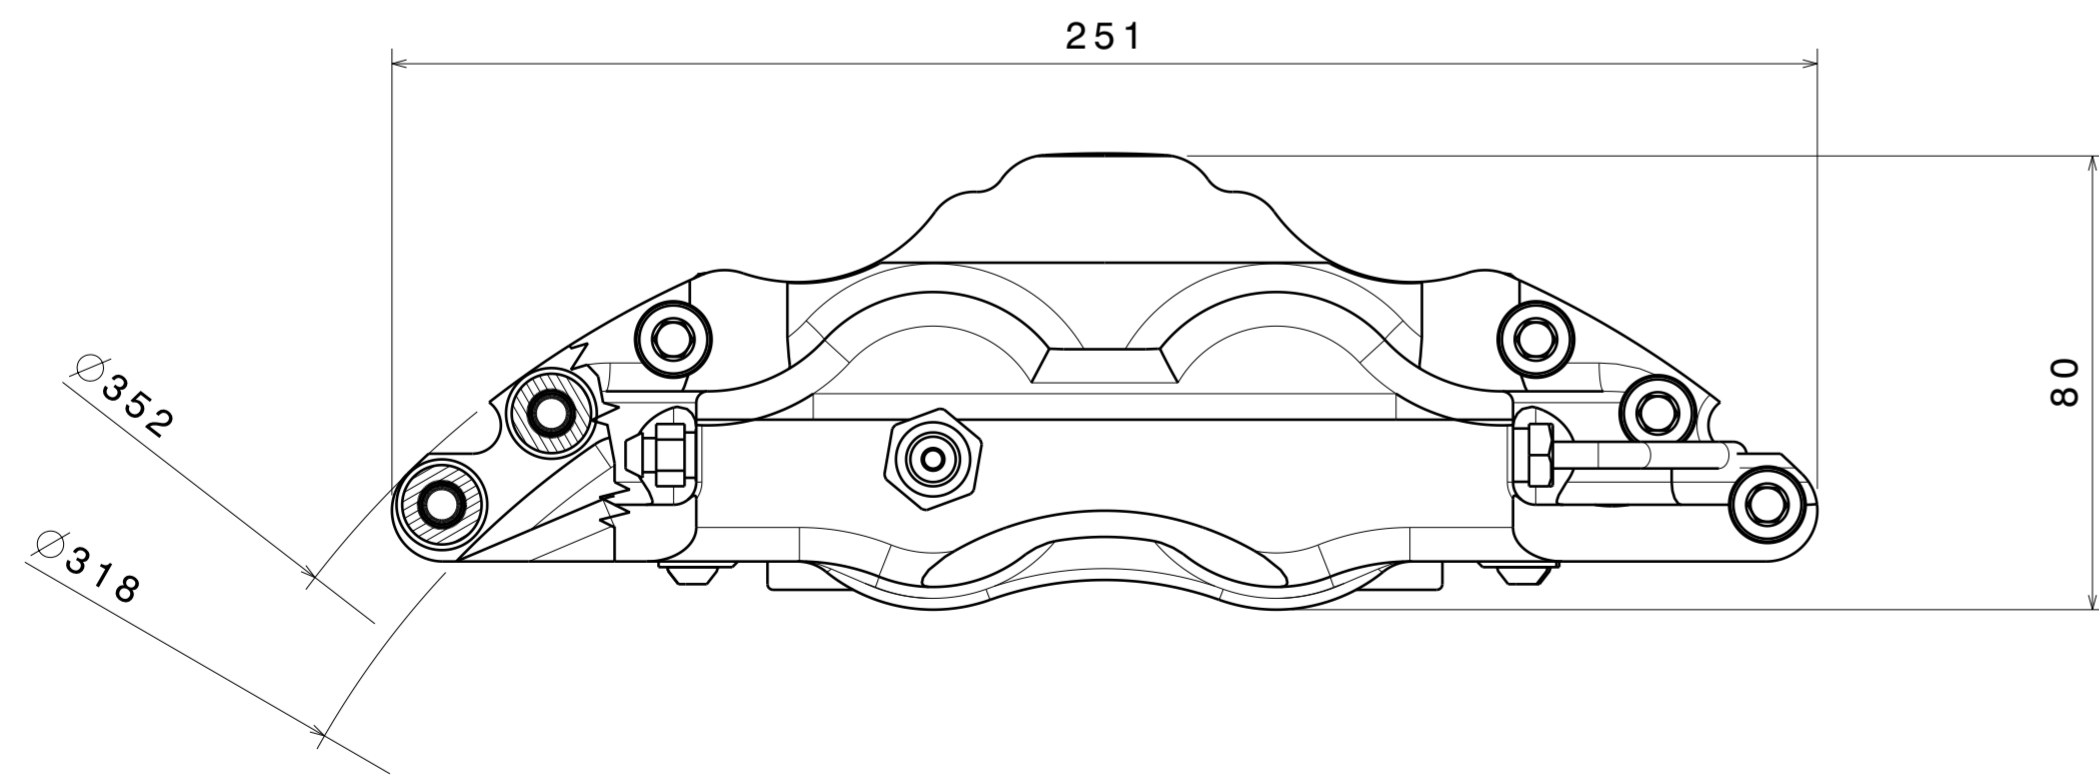

Isometric view
Scale: 1:1

DESIGNED BY: JAVIER	CALIPER DE 4 PISTONES 6 BUJES	I	-
DATE: 09/06/2014		H	-
CHECKED BY: XXX		G	-
DATE: XXX	DOPPLER	F	-
DATE: XXX		E	-
SIZE: A2		D	-
SCALE: 4:5		SCALE	C
WEIGHT (kg)	CODIGO	B	-
		A	-
SHEET XXX			