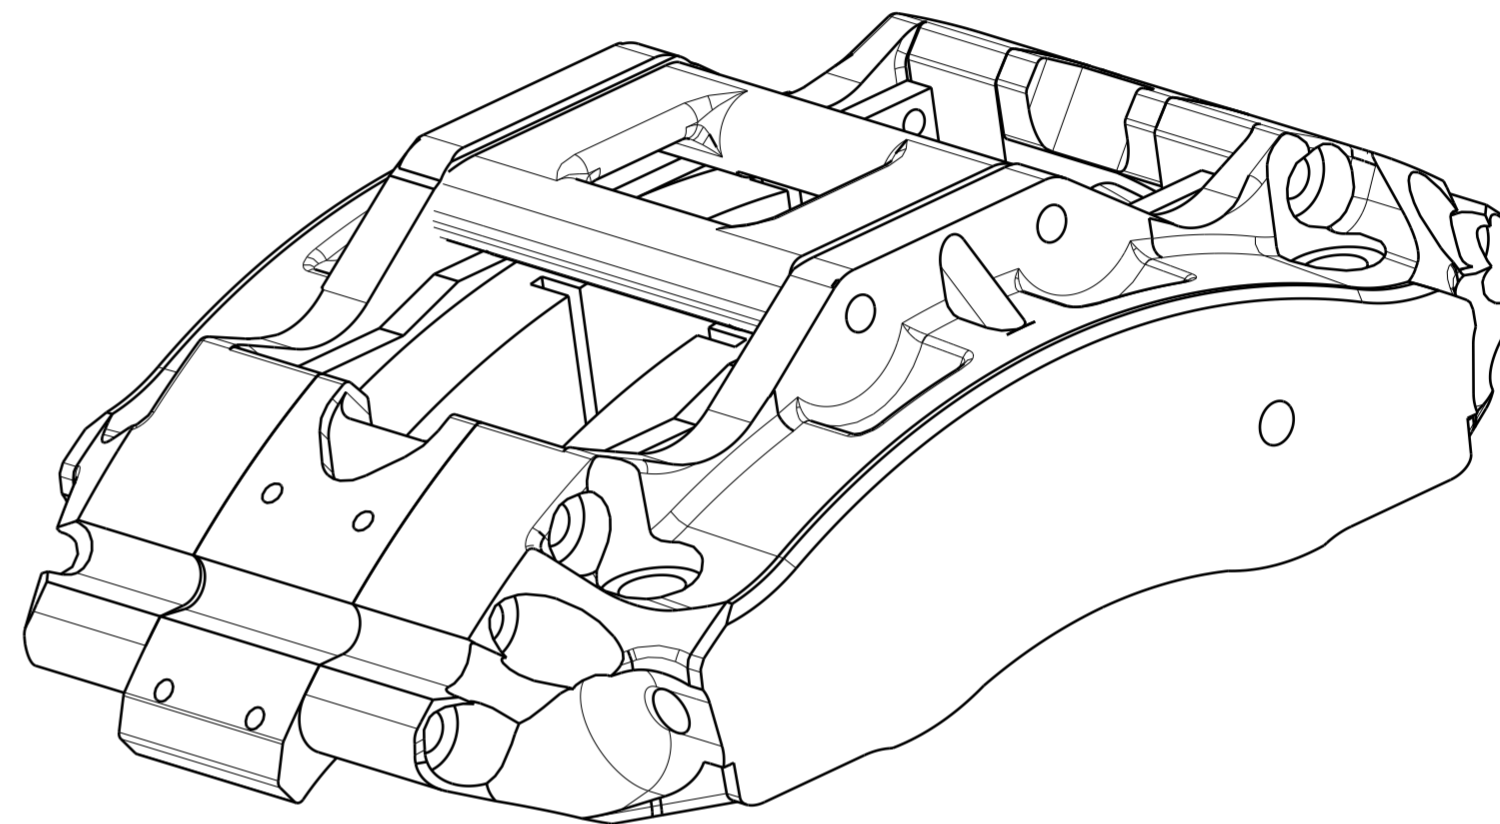

Front view
Scale: 3:4

Isometric view
Scale: 3:4

279

Top view
Scale: 3:4

DESIGNED BY: JAVIER	CALIPER DE 6 PISTONES	I	-
DATE: 24/09/2014		H	-
CHECKED BY: XXX		G	-
DATE: XXX	DOPPLER	F	-
DATE: XXX		E	-
SIZE: A2		D	-
SCALE: 4:5		C	-
WEIGHT (kg)	CODIGO	B	-
		A	-
SHEET		XXX	