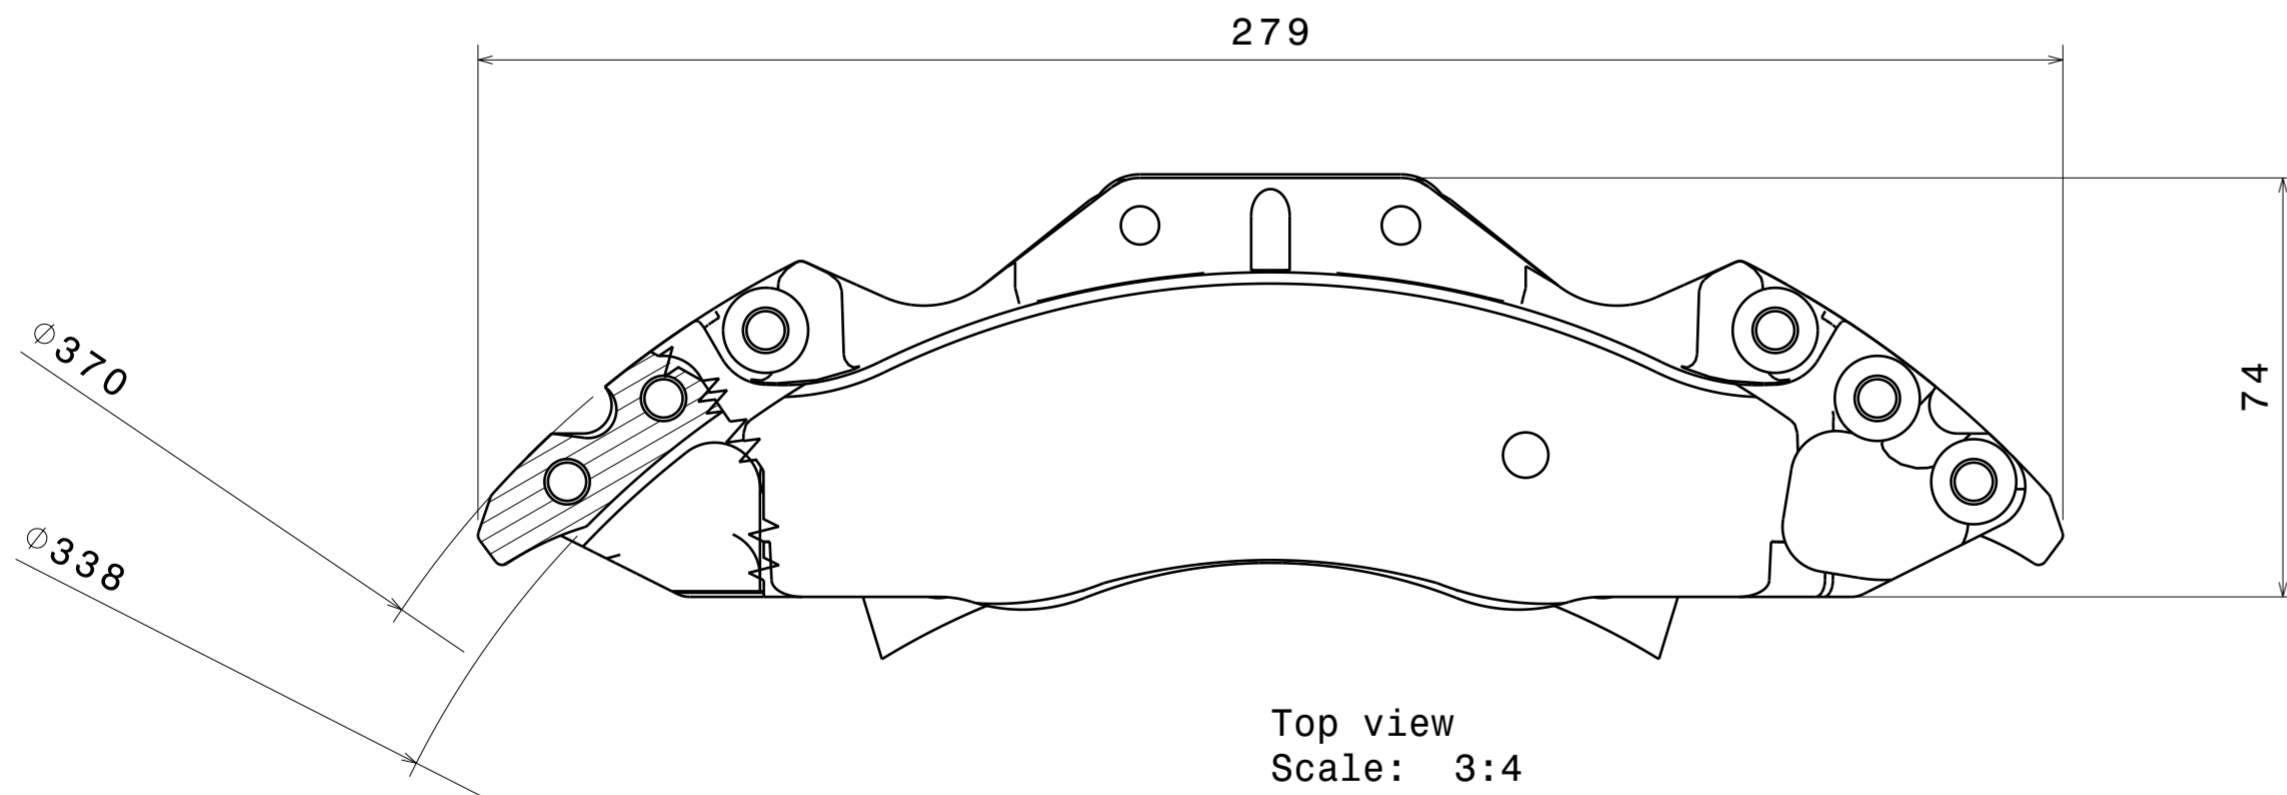

Front view
Scale: 3:4

Isometric view
Scale: 3:4

279

Top view
Scale: 3:4

DESIGNED BY: JAVIER	CALIPER DE 6 PISTONES	I	-
DATE: 24/09/2014		H	-
CHECKED BY: XXX		G	-
DATE: XXX	DOPPLER	F	-
DATE: XXX		E	-
SIZE: A2		D	-
SCALE: 4:5		C	-
WEIGHT (kg)	CODIGO	B	-
		A	-
SHEET		XXX	