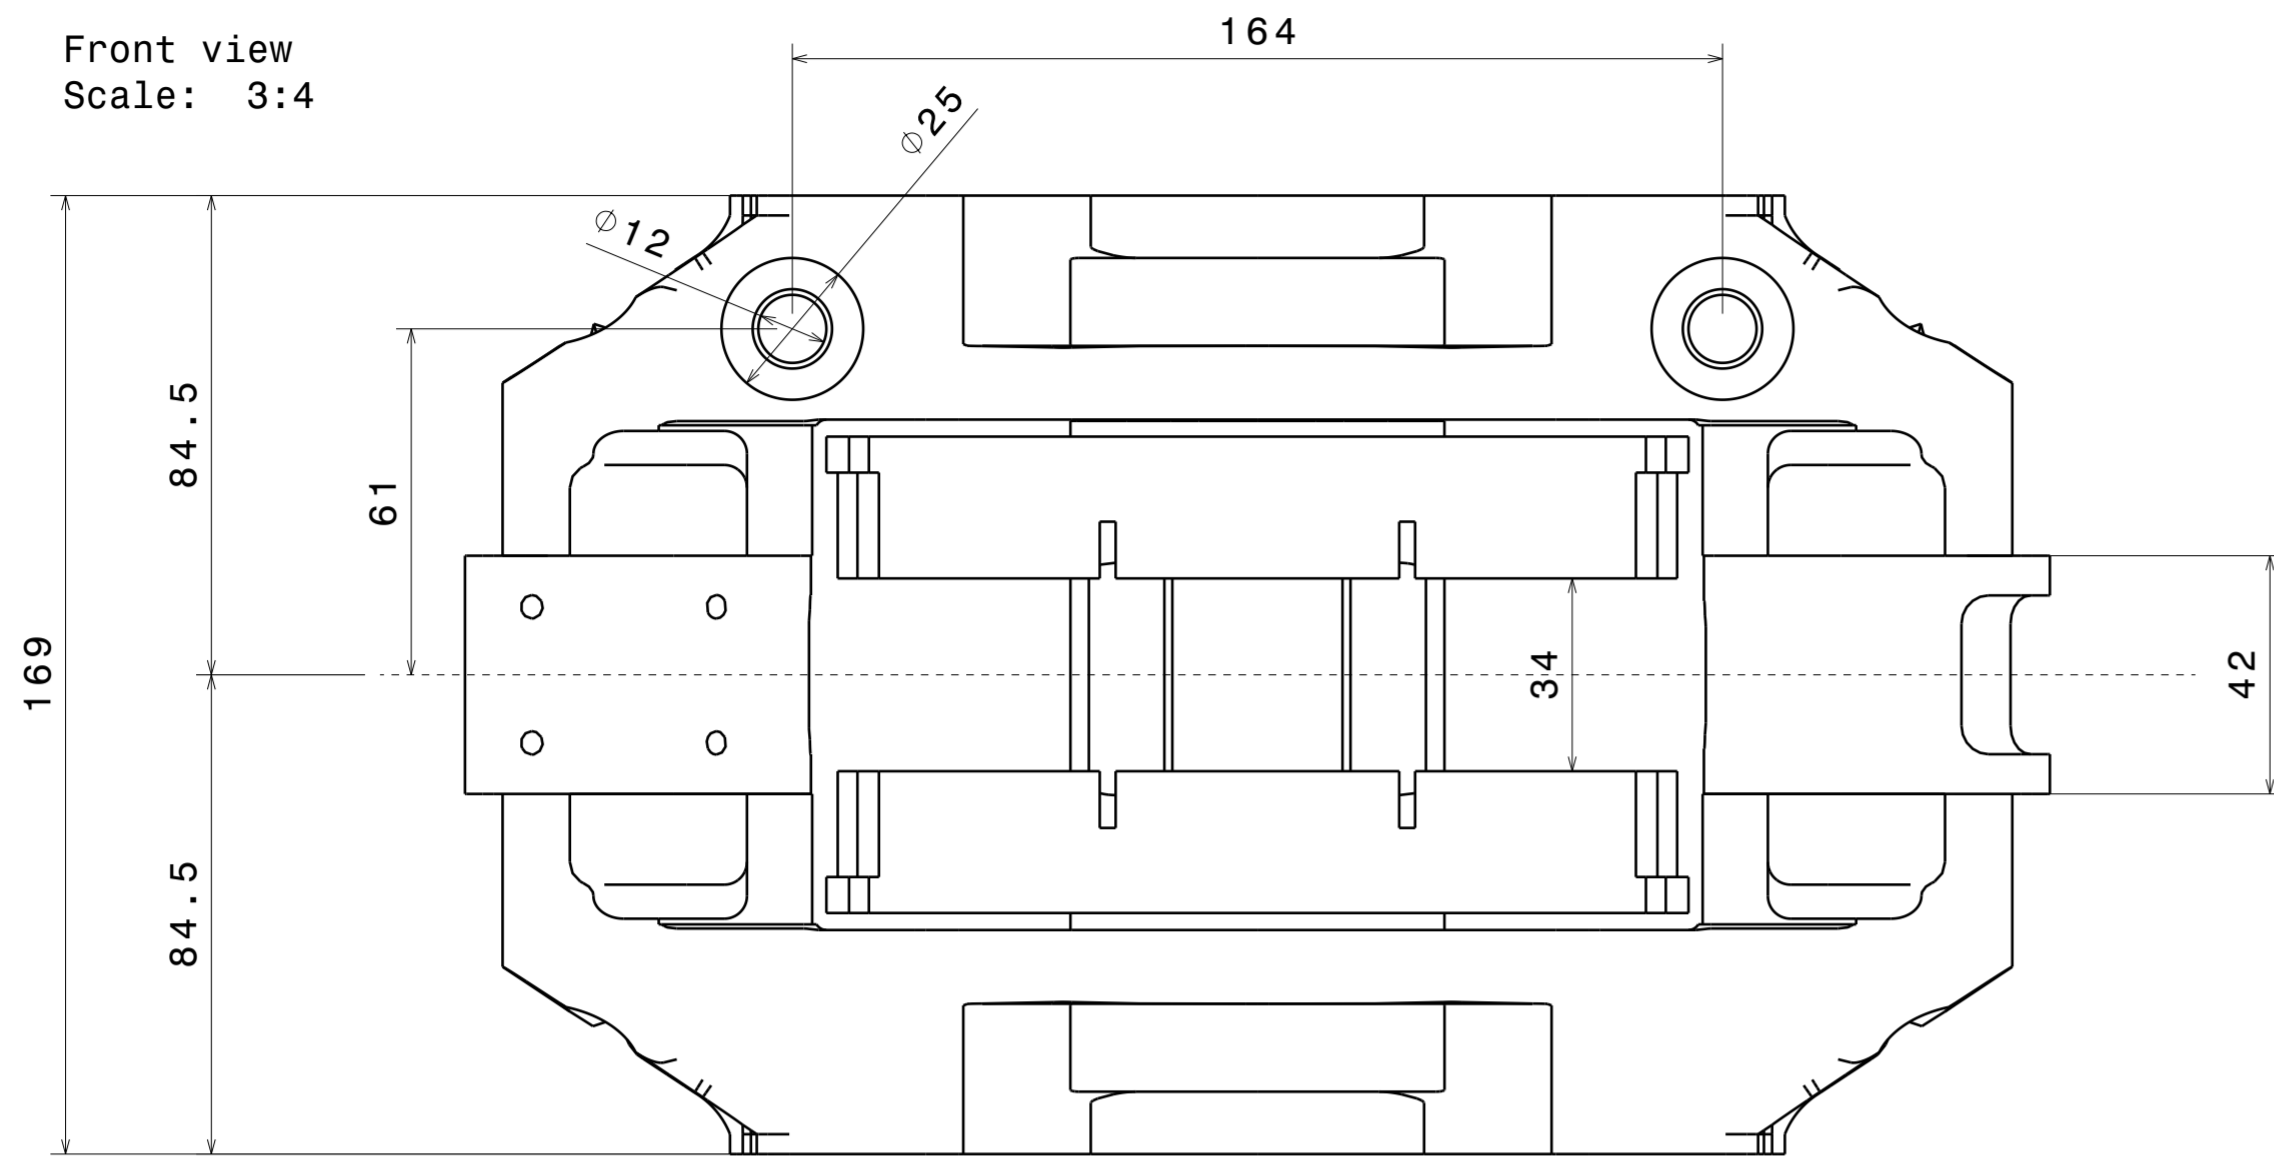

Front view
Scale: 3:4

Isometric view
Scale: 3:4

279

Top view
Scale: 3:4

DESIGNED BY: JAVIER	CALIPER DE 6 PISTONES	I	-
DATE: 24/09/2014		H	-
CHECKED BY: XXX		G	-
DATE: XXX	DOPPLER	F	-
DATE: XXX		E	-
SIZE: A2		D	-
SCALE: 4:5		C	-
WEIGHT (kg)	CODIGO	B	-
		A	-
SHEET		XXX	