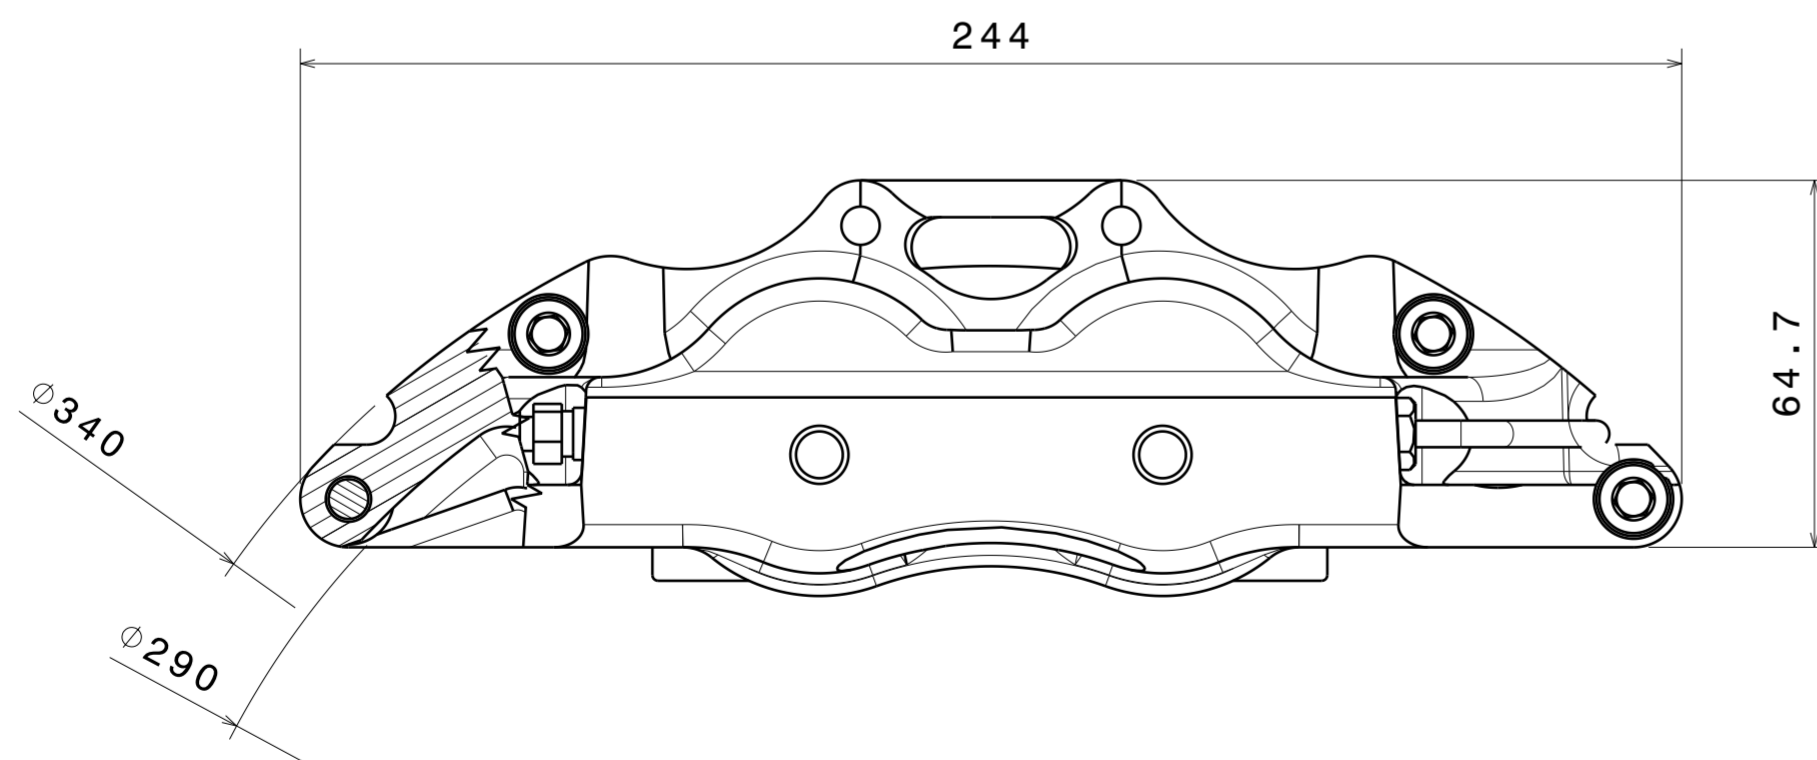

Front view
Scale: 3:4

Isometric view
Scale: 1:1

Top view
Scale: 3:4

DESIGNED BY: JAVIER	CALIPER DE 4 PISTONES 4 BUJES	I	-
DATE: 24/09/2014		H	-
CHECKED BY: XXX		G	-
DATE: XXX	DOPPLER	F	-
DATE: XXX		E	-
SIZE: A2	CODIGO	D	-
SCALE: 4:5		C	-
WEIGHT (kg)	SHEET XXX	B	-
		A	-