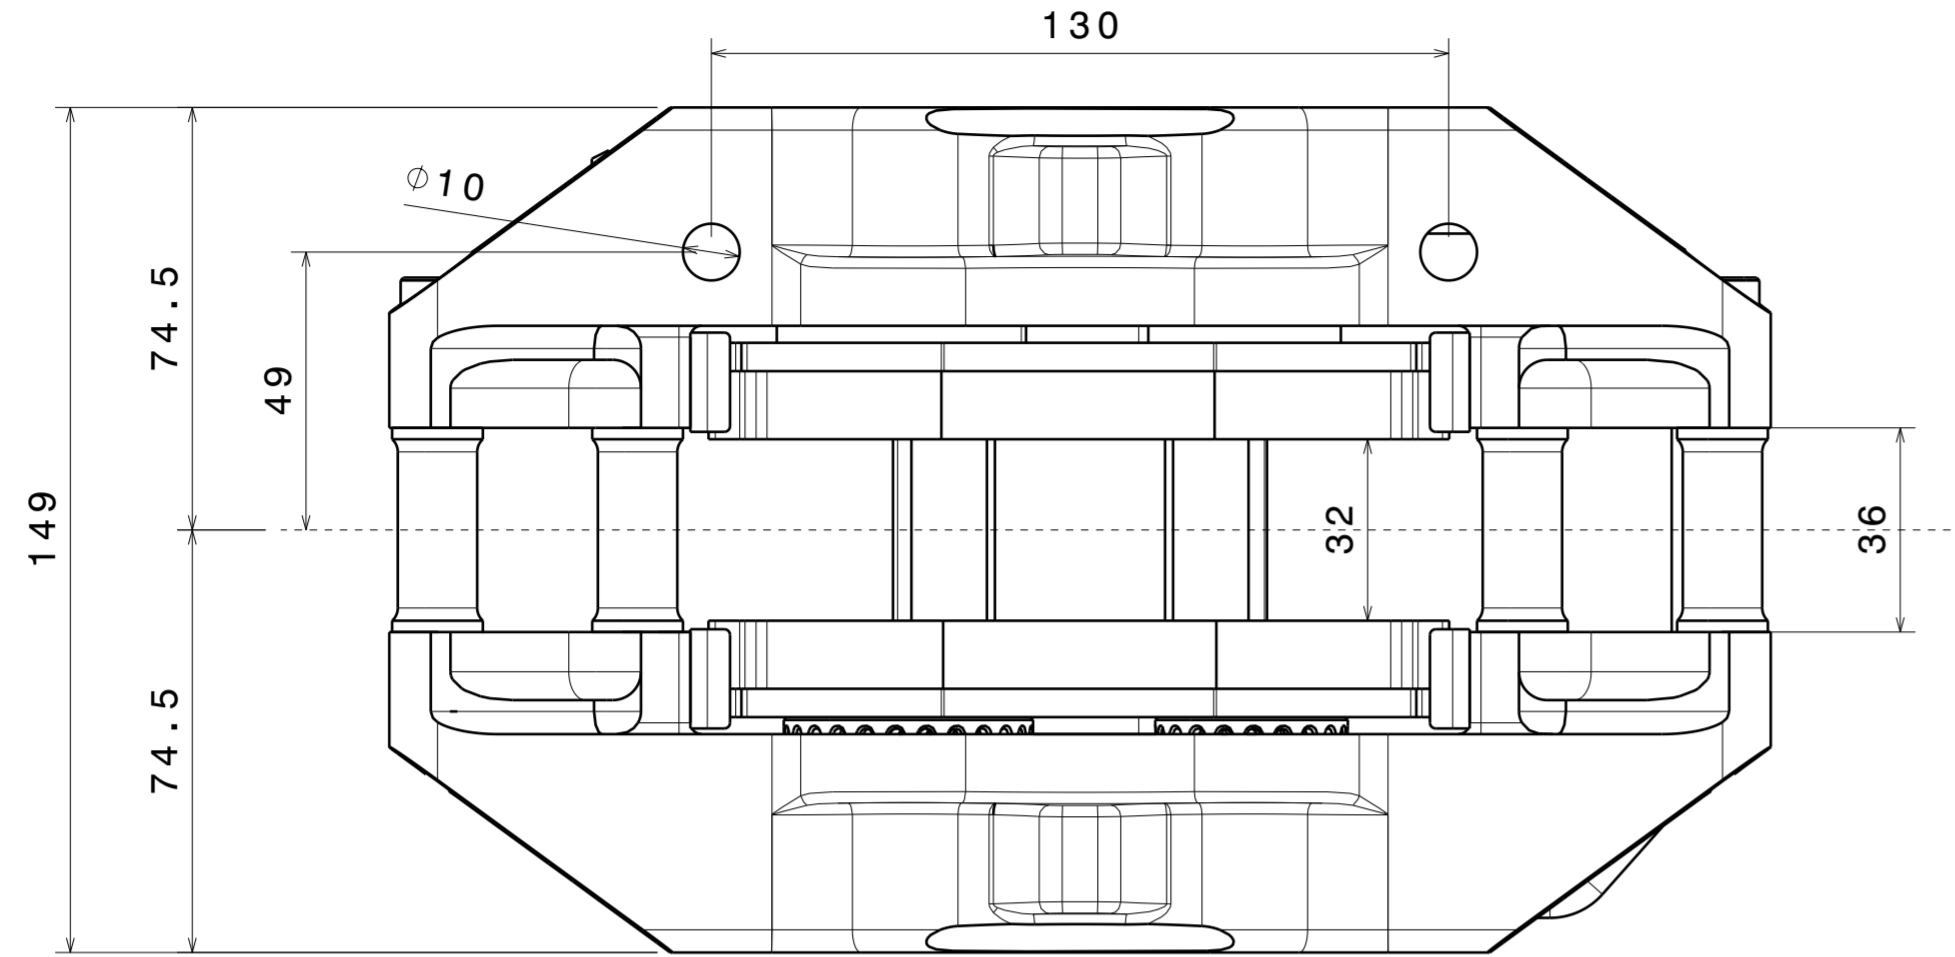

Front view
Scale: 3:4

Isometric view
Scale: 1:1

Top view
Scale: 3:4

DESIGNED BY: JAVIER	CALIPER DE 4 PISTONES 4 BUJES	I	-
DATE: 24/09/2014		H	-
CHECKED BY: XXX		G	-
DATE: XXX	DOPPLER	F	-
DATE: XXX		E	-
SIZE: A2	CODIGO	D	-
SCALE: 4:5		C	-
WEIGHT (kg)	SHEET XXX	B	-
		A	-