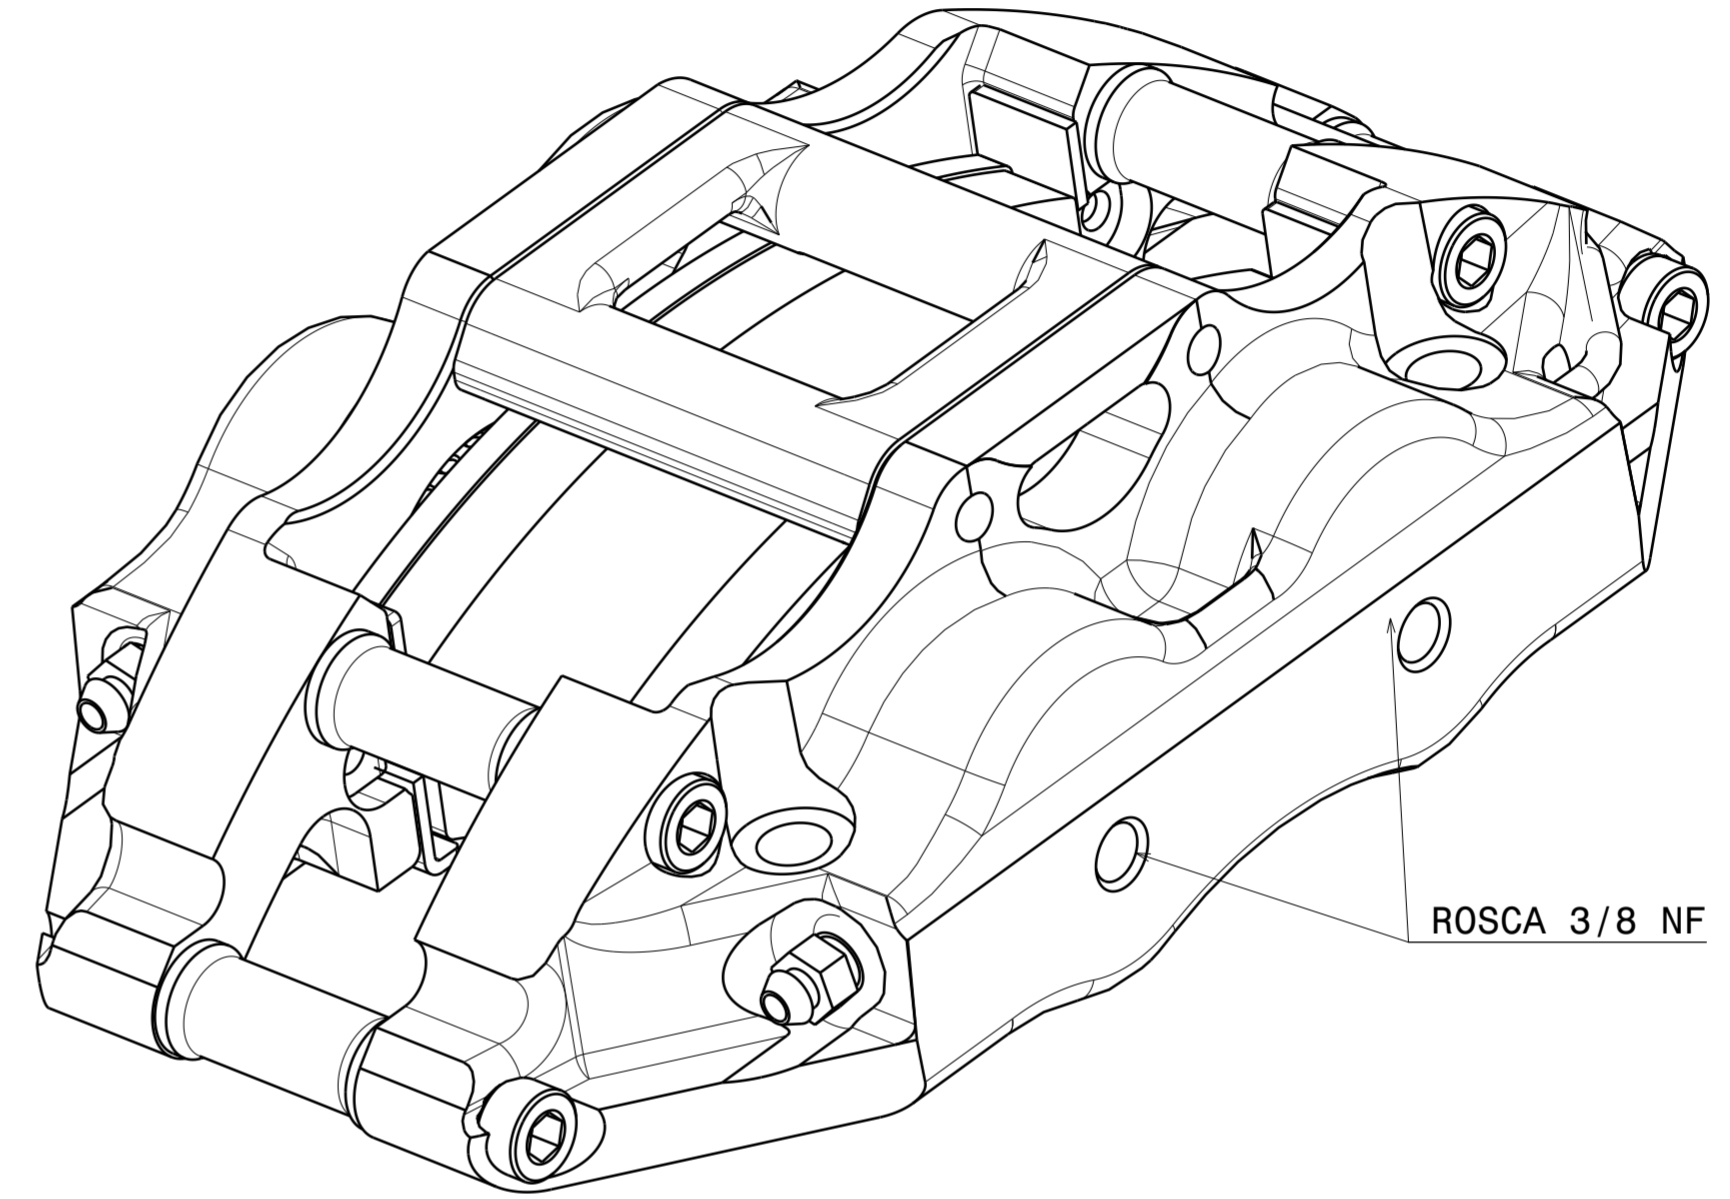

Front view
Scale: 3:4

Isometric view
Scale: 1:1

Top view
Scale: 3:4

DESIGNED BY: JAVIER	CALIPER DE 4 PISTONES 4 BUJES	I	-
DATE: 24/09/2014		H	-
CHECKED BY: XXX		G	-
DATE: XXX	DOPPLER	F	-
DATE: XXX		E	-
SIZE: A2	CODIGO	D	-
SCALE: 4:5		C	-
WEIGHT (kg)	SHEET XXX	B	-
		A	-