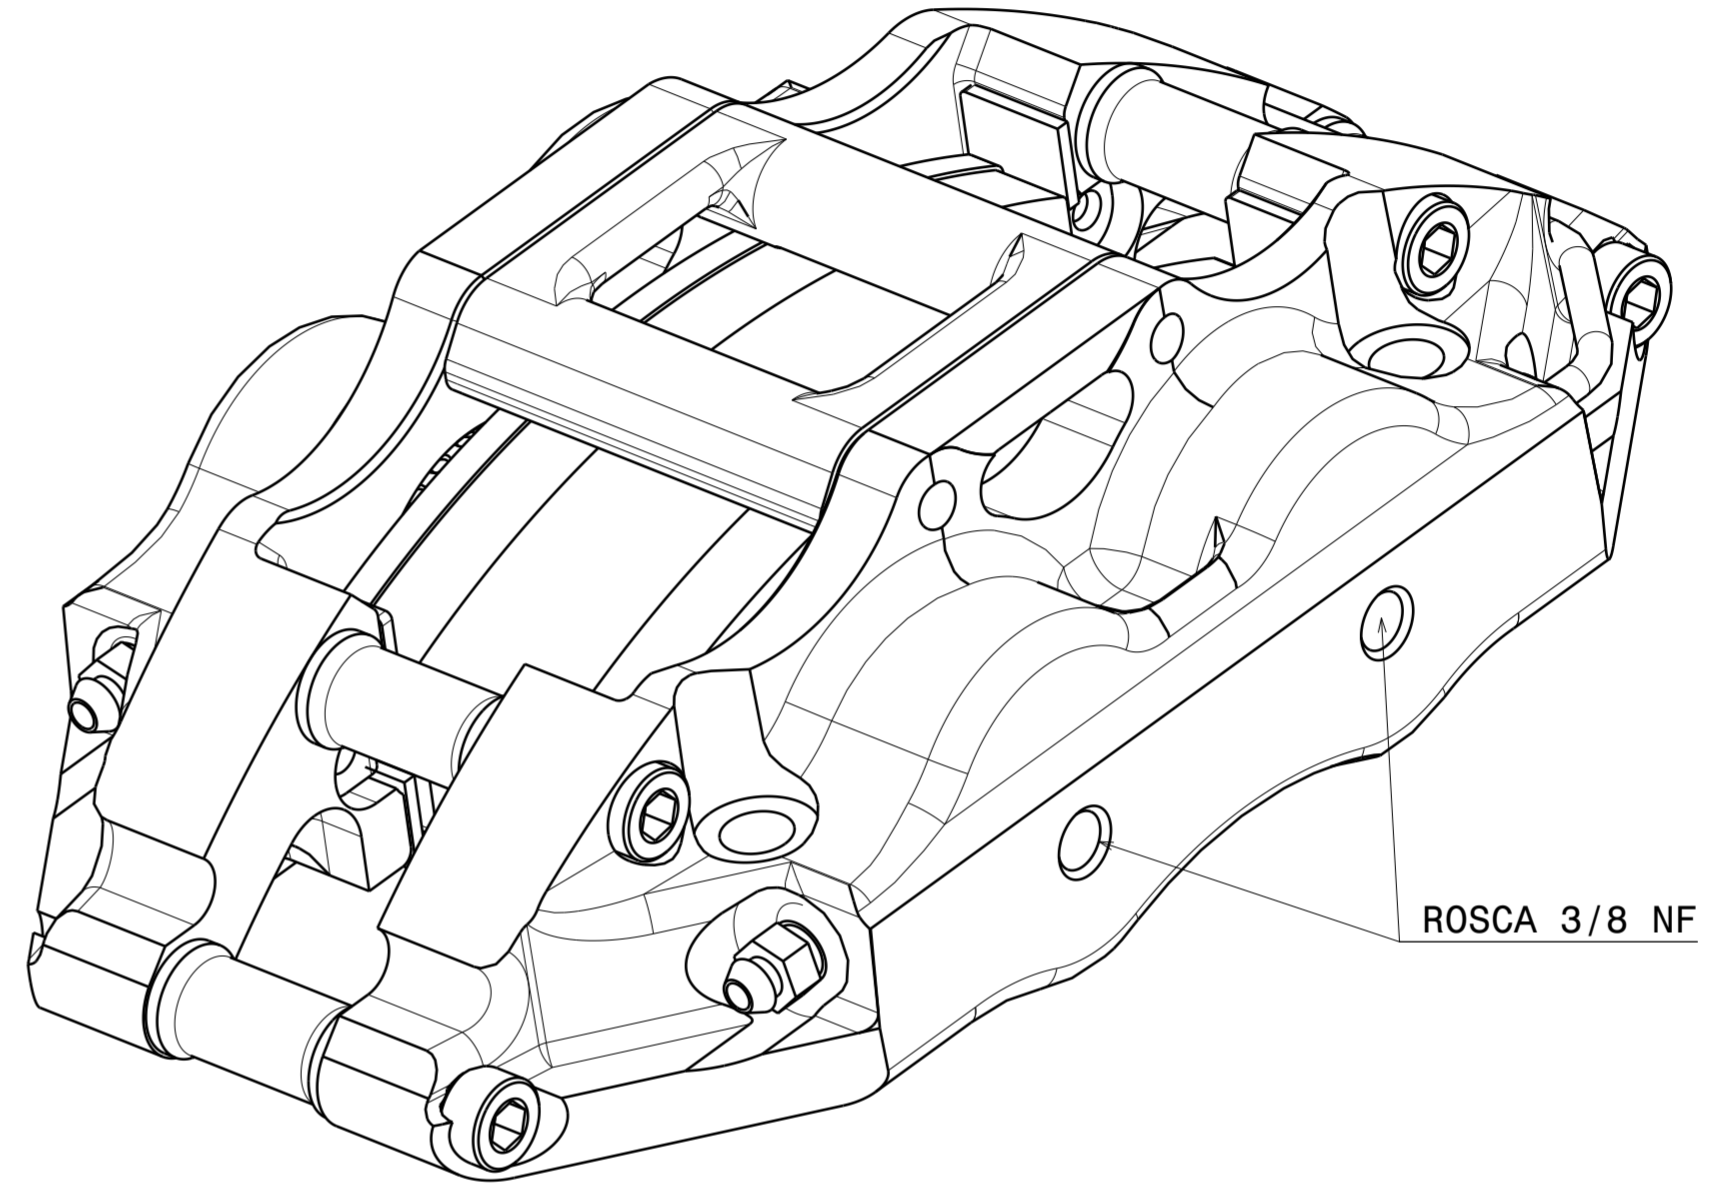

Front view
Scale: 3:4

Isometric view
Scale: 1:1

Top view
Scale: 3:4

DESIGNED BY: JAVIER	CALIPER DE 4 PISTONES 4 BUJES	I	-
DATE: 24/09/2014		H	-
CHECKED BY: XXX		G	-
DATE: XXX	DOPPLER	F	-
SIZE: A2		E	-
SCALE: 4:5	WEIGHT (kg)	D	-
CODIGO	SHEET	C	-
	XXX	B	-
This drawing is our property; it can't be reproduced or communicated without our written agreement.		A	-