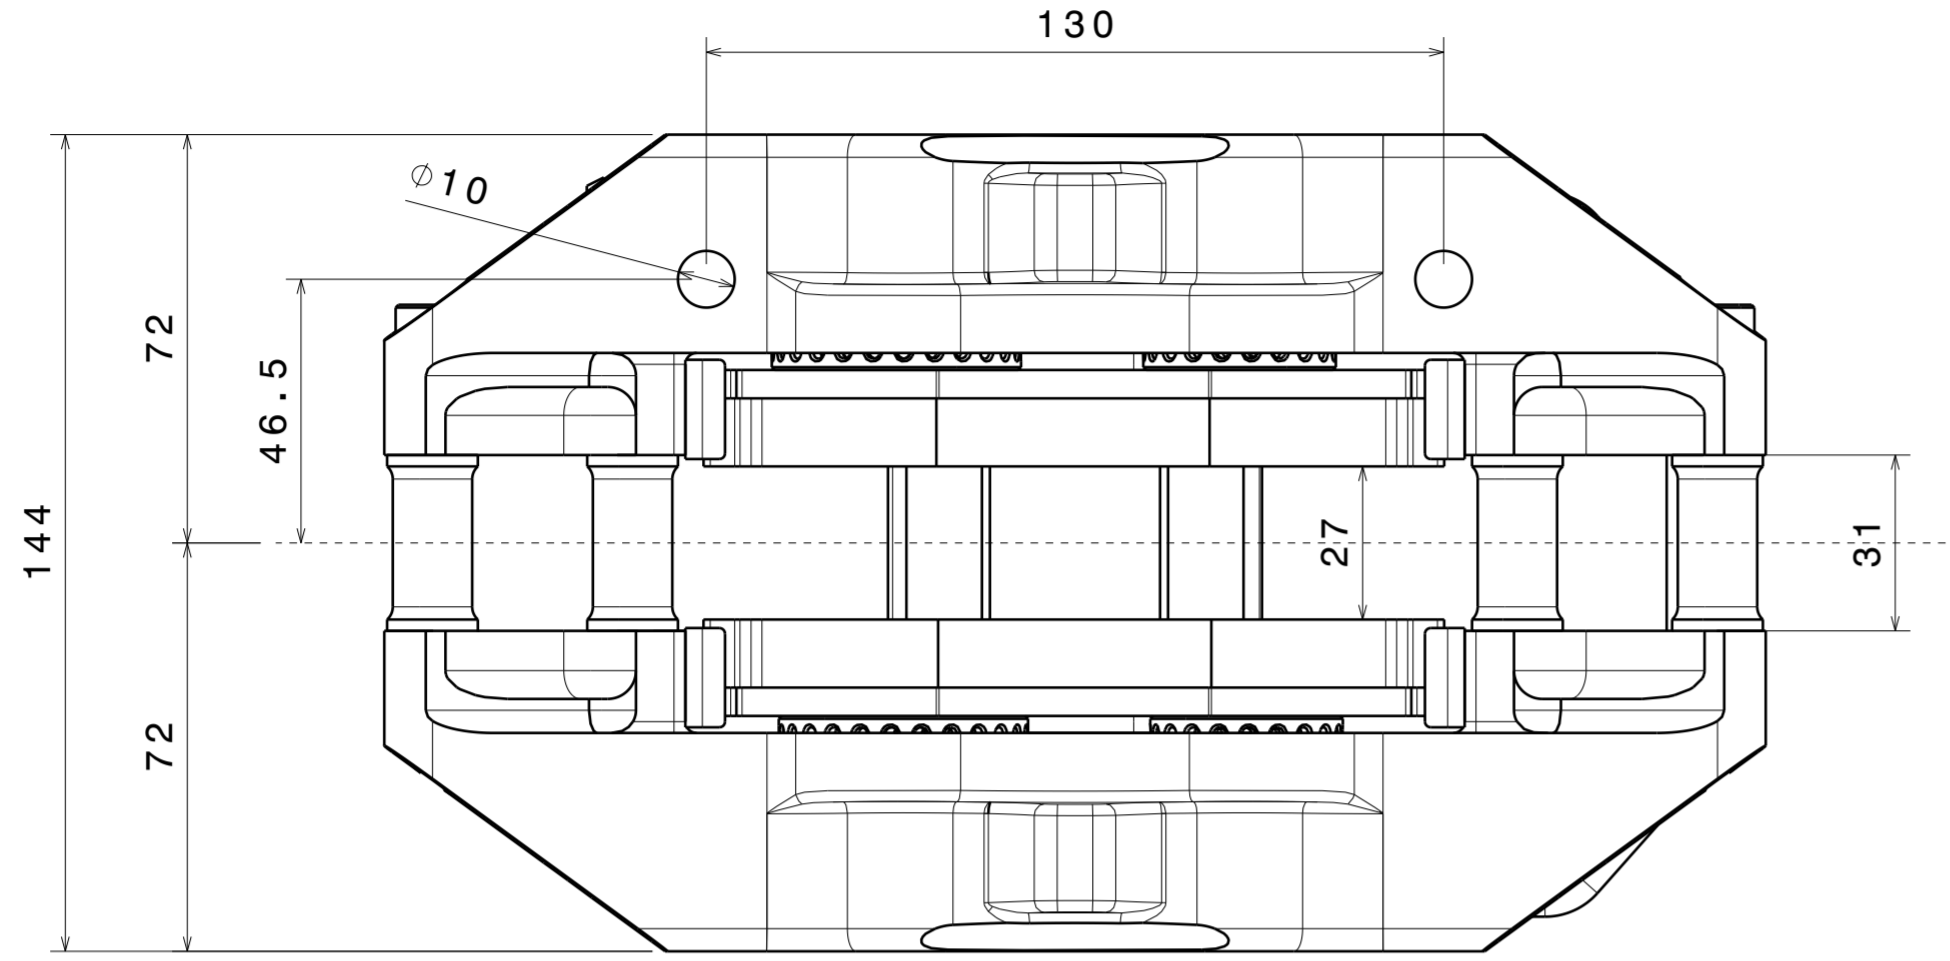

Front view
Scale: 3:4

Isometric view
Scale: 1:1

Top view
Scale: 3:4

DESIGNED BY: JAVIER	CALIPER DE 4 PISTONES 4 BUJES	I	-
DATE: 24/09/2014		H	-
CHECKED BY: XXX		G	-
DATE: XXX	DOPPLER	F	-
SIZE: A2		E	-
SCALE: 4:5	WEIGHT (kg)	D	-
CODIGO	SHEET	C	-
	XXX	B	-
This drawing is our property; it can't be reproduced or communicated without our written agreement.		A	-