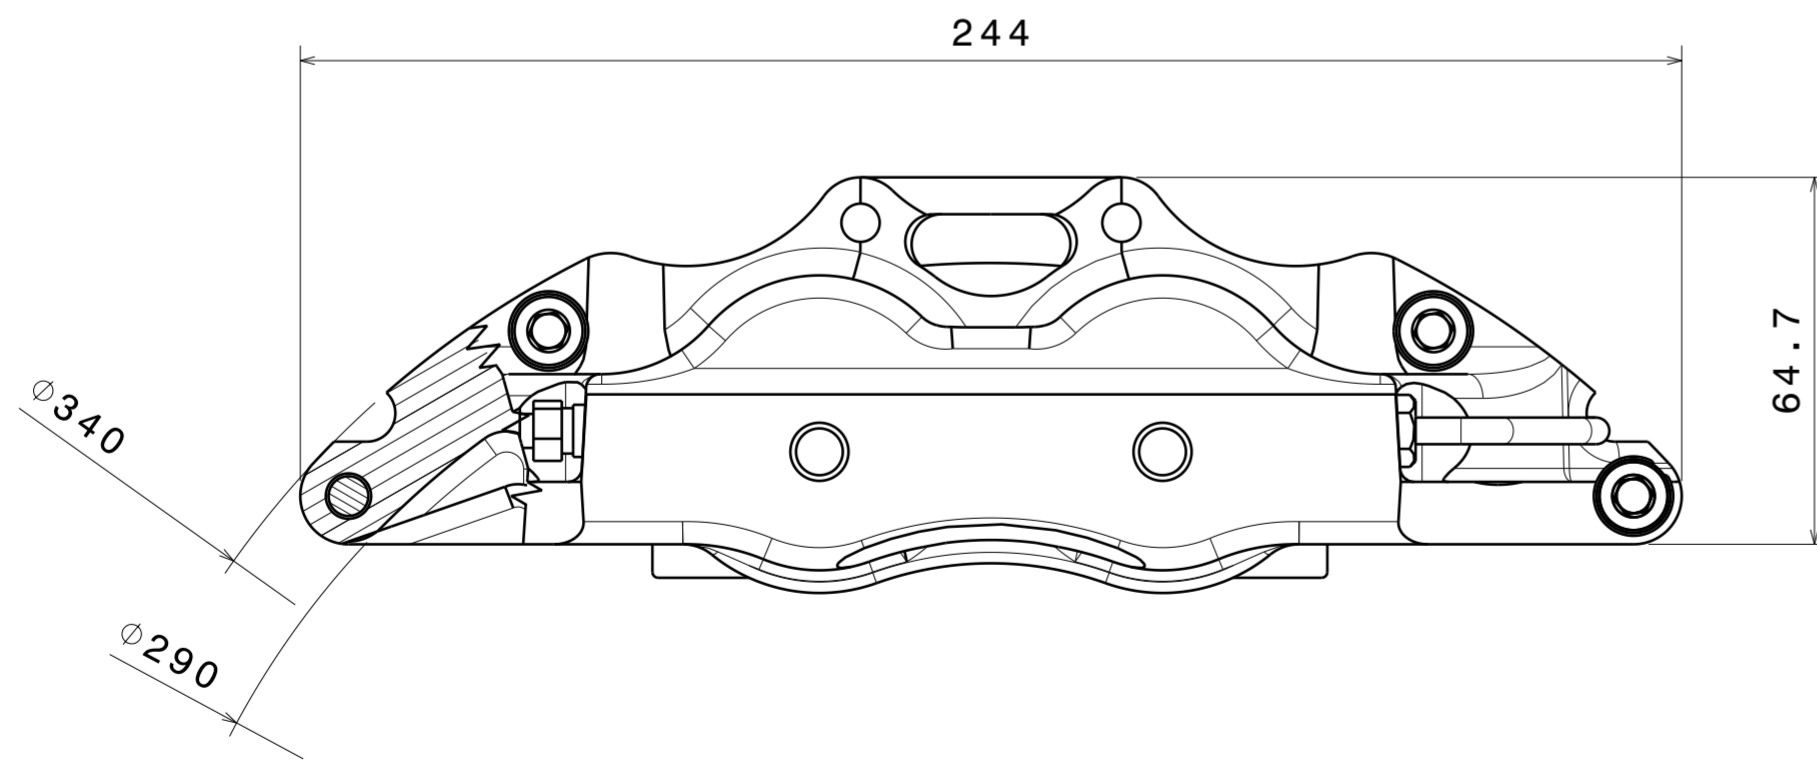

Front view
Scale: 3:4

Isometric view
Scale: 1:1

Top view
Scale: 3:4

DESIGNED BY: JAVIER	CALIPER DE 4 PISTONES 4 BUJES	I	-
DATE: 24/09/2014		H	-
CHECKED BY: XXX		G	-
DATE: XXX	DOPPLER	F	-
SIZE: A2		E	-
SCALE: 4:5	WEIGHT (kg)	D	-
CODIGO	SHEET	C	-
	XXX	B	-
This drawing is our property; it can't be reproduced or communicated without our written agreement.		A	-