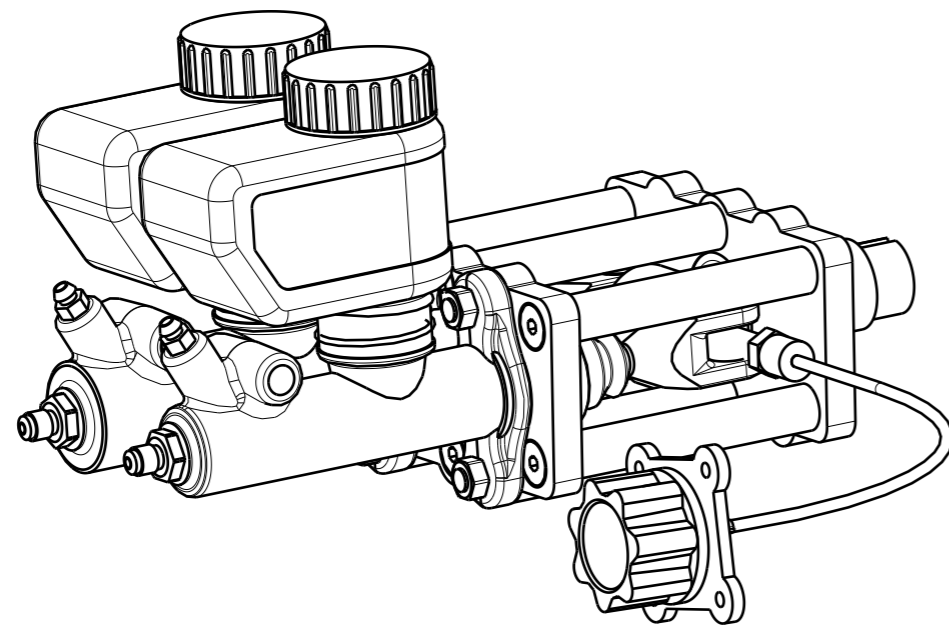

Right view
Scale: 2:5

Front view
Scale: 2:5

Isometric view
Scale: 2:5

DESIGNED BY: JAVIER	BALANCINERA CON BOMBAS Y REGULADOR		I	—
DATE: 24/09/2014			H	—
CHECKED BY: XXX			G	—
DATE: XXX	DOPPLER		F	—
SIZE A3			E	—
SCALE 2:5			D	—
WEIGHT (kg)			C	—
			B	—
			A	—
This drawing is our property; it can't be reproduced or communicated without our written agreement.			SHEET XXX	