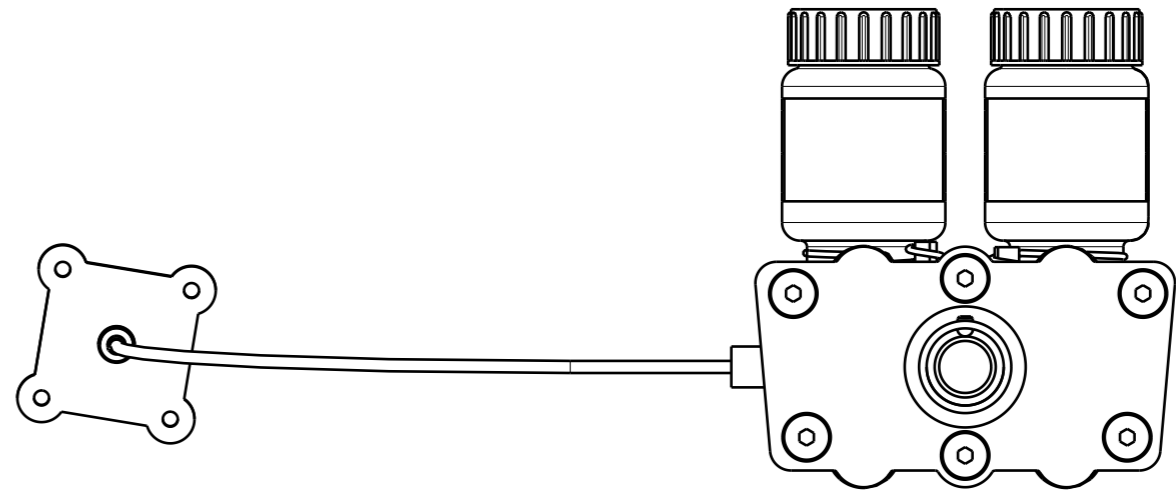

Right view
Scale: 2:5

Front view
Scale: 2:5

Isometric view
Scale: 2:5

DESIGNED BY: JAVIER	BALANCINERA CON BOMBAS Y REGULADOR		I	—
DATE: 24/09/2014			H	—
CHECKED BY: XXX			G	—
DATE: XXX	DOPPLER		F	—
SIZE A3			E	—
SCALE 2:5			D	—
WEIGHT (kg)			C	—
			B	—
			A	—
This drawing is our property; it can't be reproduced or communicated without our written agreement.			SHEET XXX	